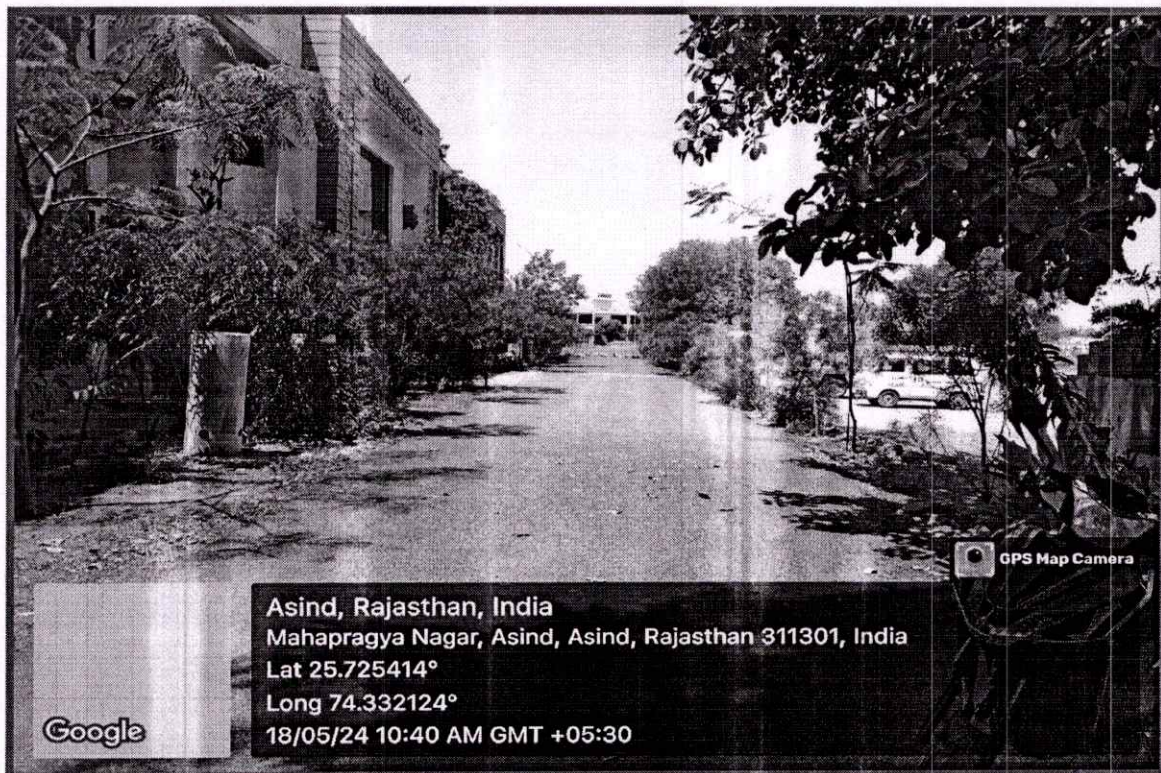

PRINCIPAL
A.S.M.I.E..ASIND

BUILDING

DUSTBIN

IQAC COORDINATOR
A.S.M.I.E. ASIND

PRINCIPAL
A.S.M.I.E. ASIND

RAIN WATER HARVESTING PIT

GREEN CORRIDOR

29
IQAC COORDINATOR
A.S.M.I.E..ASIND