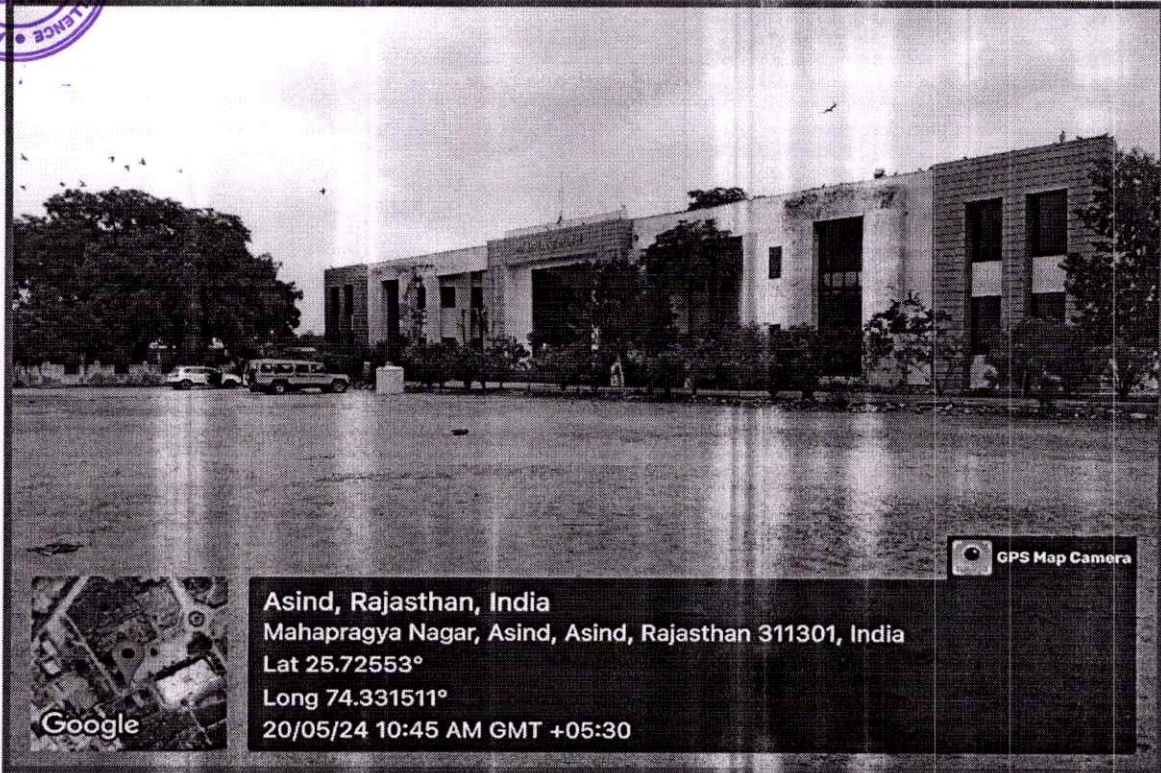

PRINCIPAL
A.S.M.I.E..ASIND

BUILDING

DUSTBIN

IQAC COORDINATOR
A.S.M.I.E. ASIND

PRINCIPAL
A.S.M.I.E. ASIND

RAIN WATER HARVESTING PIT

GREEN CORRIDOR

29
IQAC COORDINATOR
A.S.M.I.E..ASIND