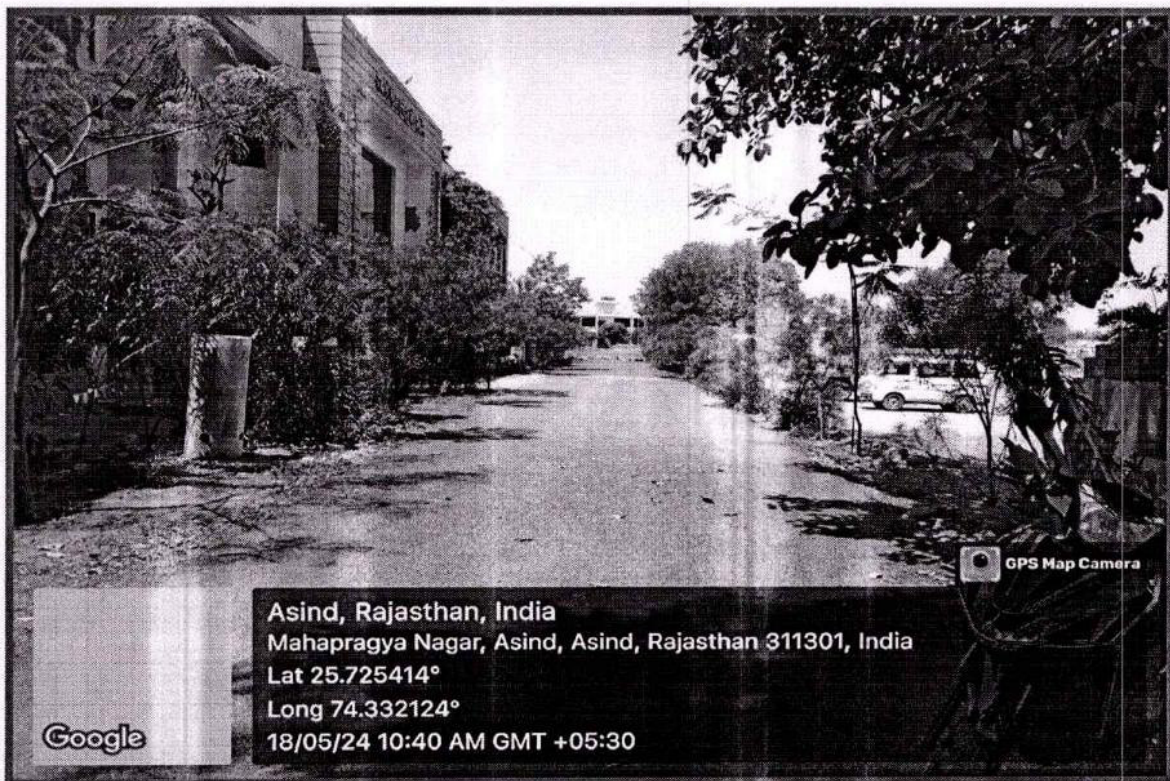

BUILDING

DUSTBIN

27
IQAC COORDINATOR
A.S.M.I.E. ASIND

[Signature]
PRINCIPAL
A.S.M.I.E. ASIND

RAIN WATER HARVESTING PIT

GREEN CORRIDOR

29
IQAC COORDINATOR
A.S.M.I.E..ASIND

PRINCIPAL
A.S.M.I.E..ASIND