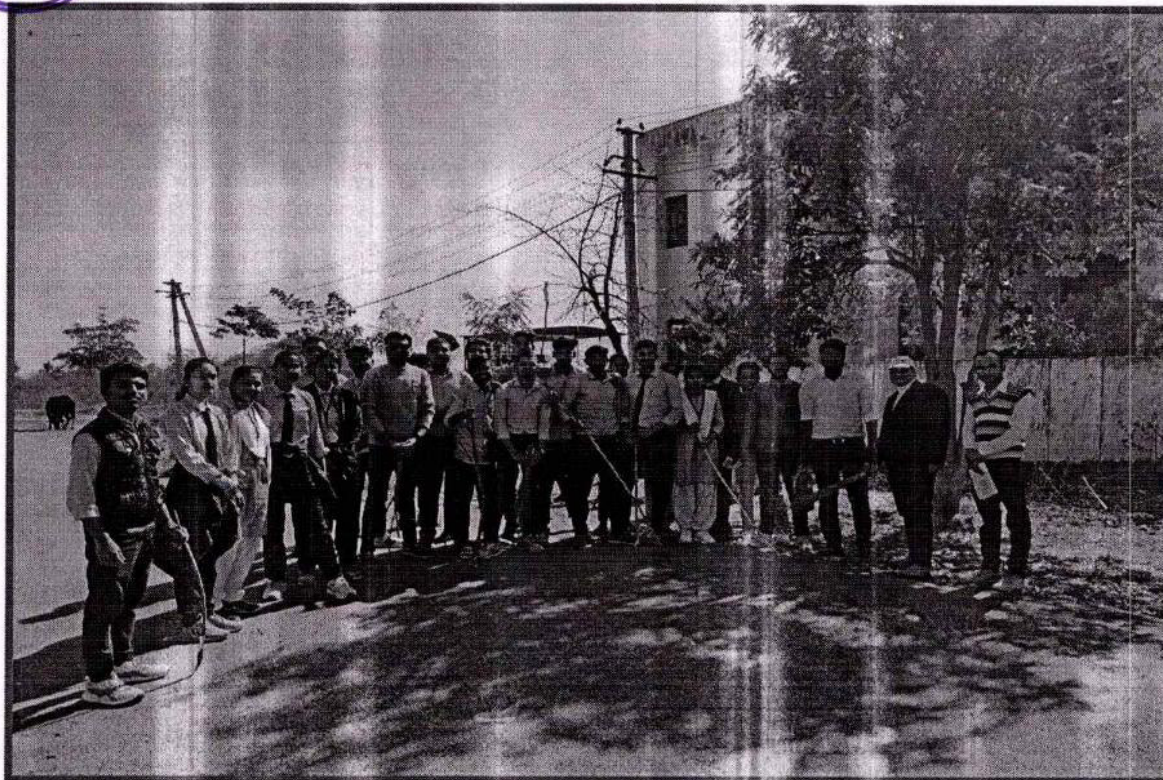

SWACHH BHARAT ABHIYAN

SHRAMDAAN SHIVIR

Jey
IQAC COORDINATOR
A.S.M.I.E..ASIND

[Signature]
PRINCIPAL
A.S.M.I.E. ASIND

SHRAMDAAN SHIVIR

397
IQAC COORDINATOR
A.S.M.I.E..ASIND

[Signature]
PRINCIPAL
A.S.M.I.E..ASIND