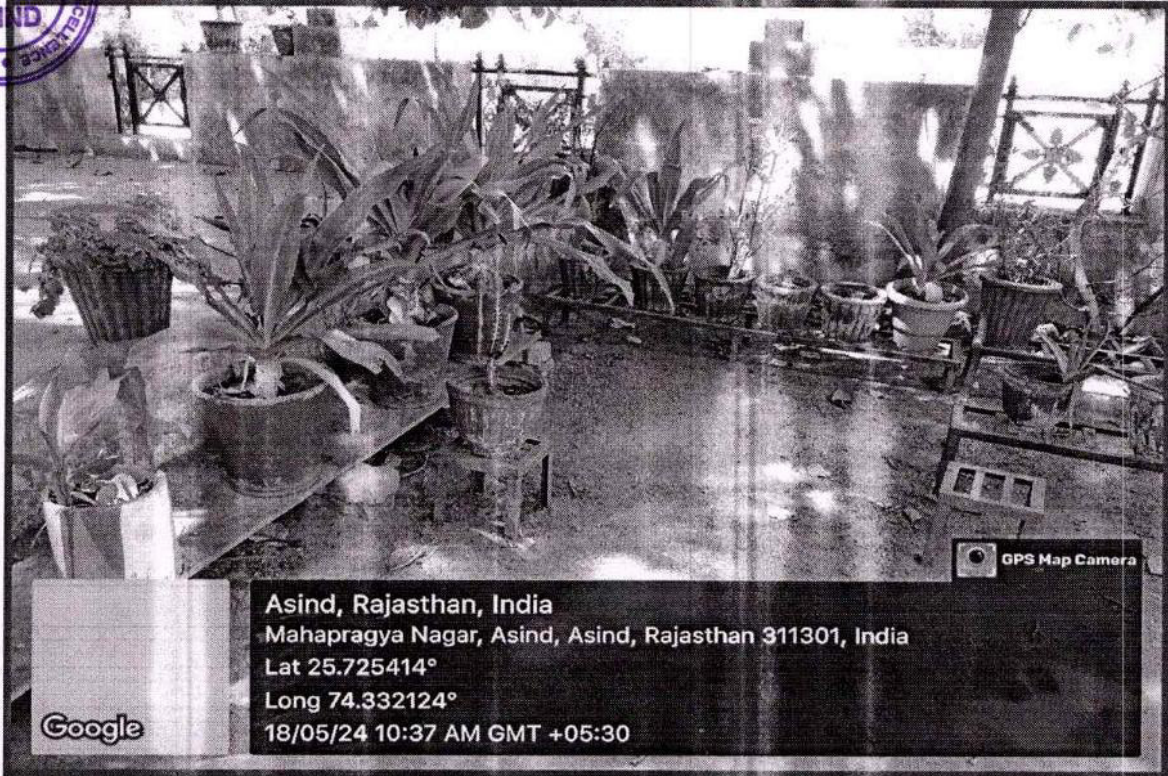

GARDENING

GARDENING

397
IQAC COORDINATOR
A.S.M.I.E..ASIND

[Signature]
PRINCIPAL
A.S.M.I.E..ASIND

GREEN GARDEN

Google

Asind, Rajasthan, India
Mahapragya Nagar, Asind, Asind, Rajasthan 311301, India
Lat 25.725414°
Long 74.332124°
18/05/24 10:37 AM GMT +05:30