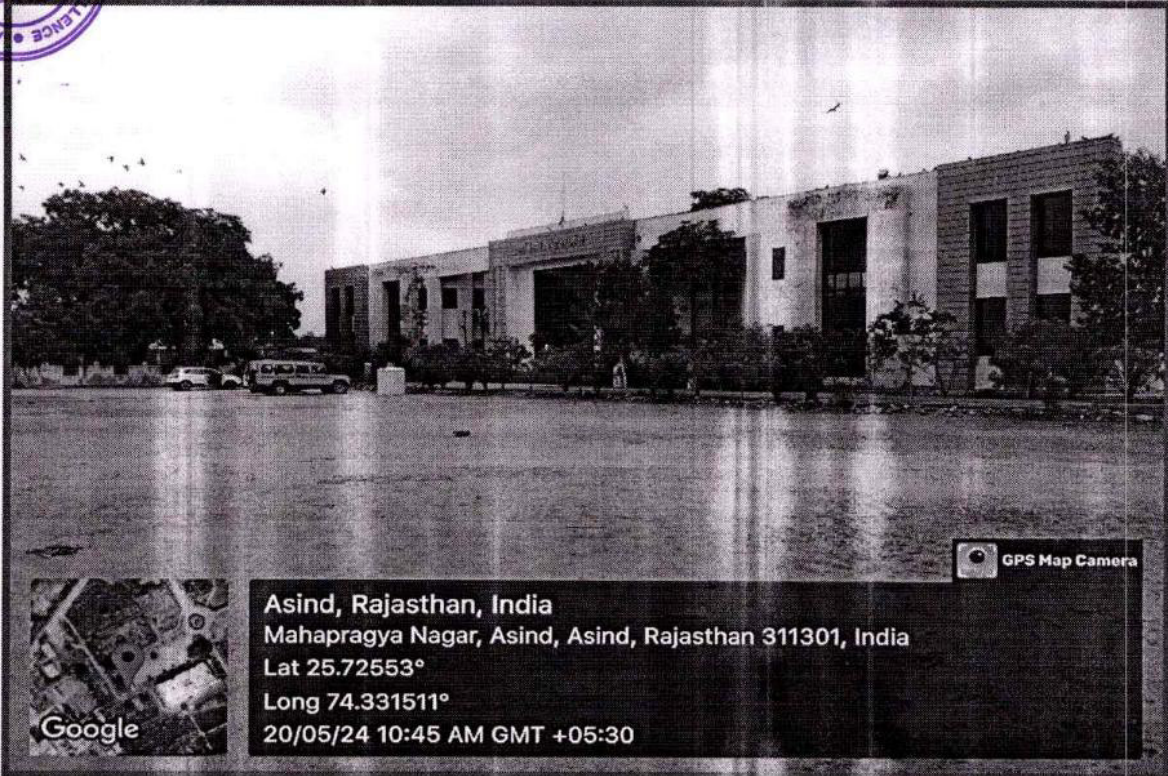

BUILDING

DUSTBIN

27
IQAC COORDINATOR
A.S.M.I.E. ASIND

[Signature]
PRINCIPAL
A.S.M.I.E. ASIND