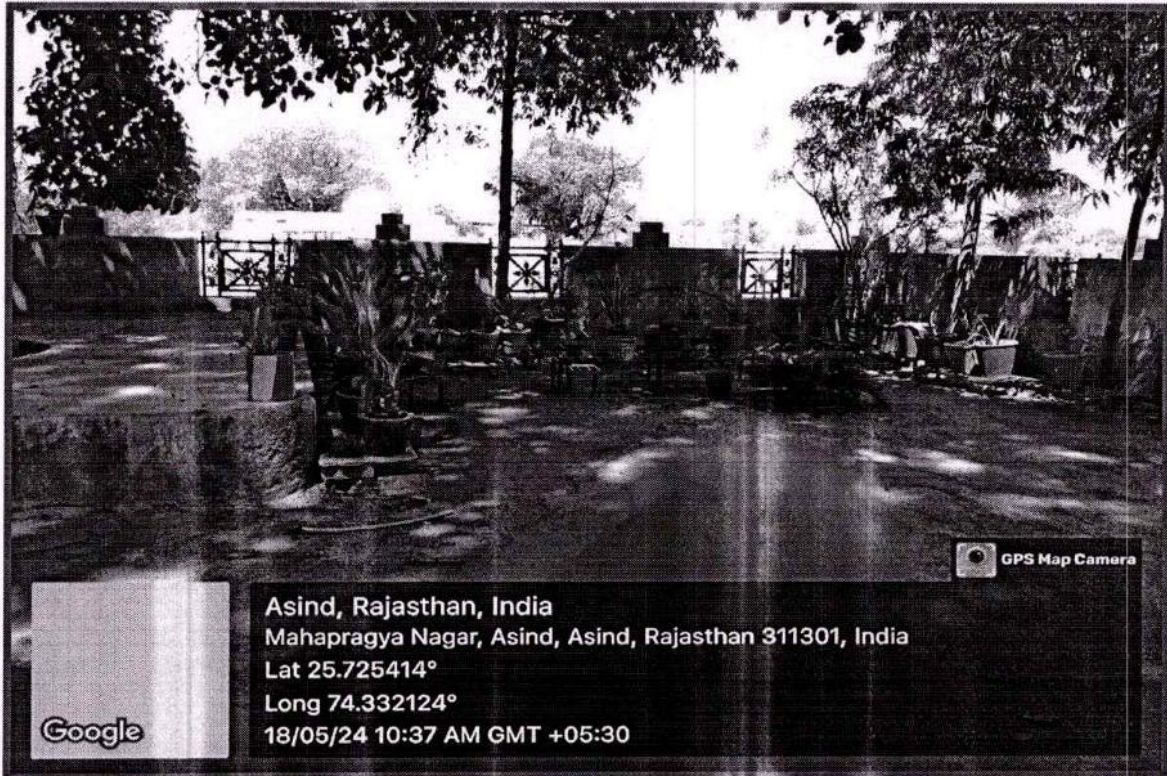

GREEN GARDEN

Google

Asind, Rajasthan, India
Mahapragya Nagar, Asind, Asind, Rajasthan 311301, India
Lat 25.725414°
Long 74.332124°
18/05/24 10:37 AM GMT +05:30

34
IQAC COORDINATOR
A.S.M.I.E..ASIND

PRINCIPAL
A.S.M.I.E..ASIND