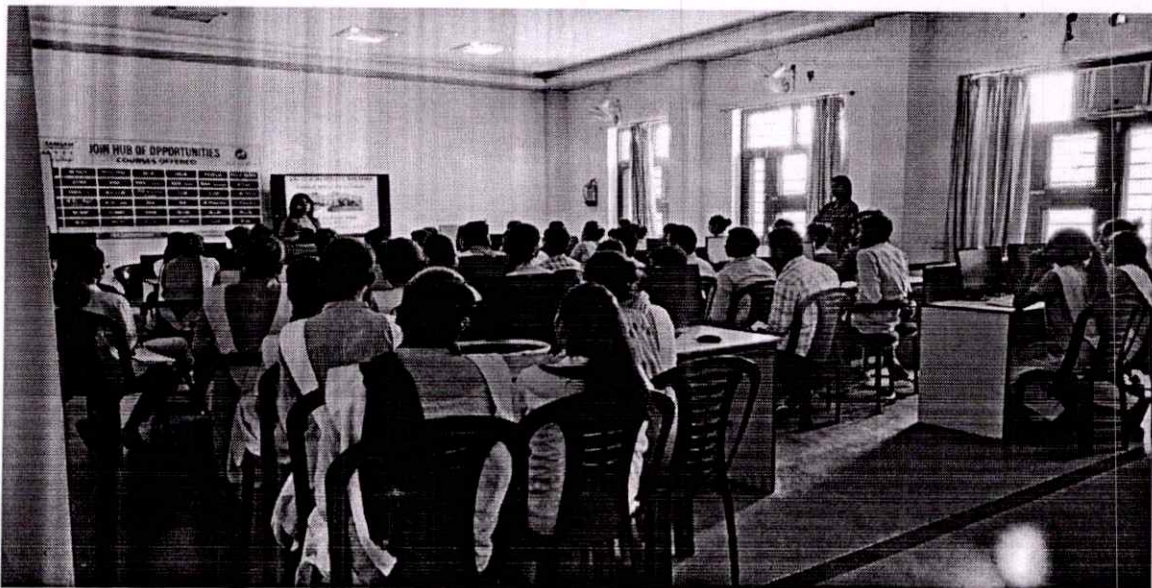

34
IQAC COORDINATOR
A.S.M.I.E..ASIND

AL
PRINCIPAL
A.S.M.I.E..ASIND