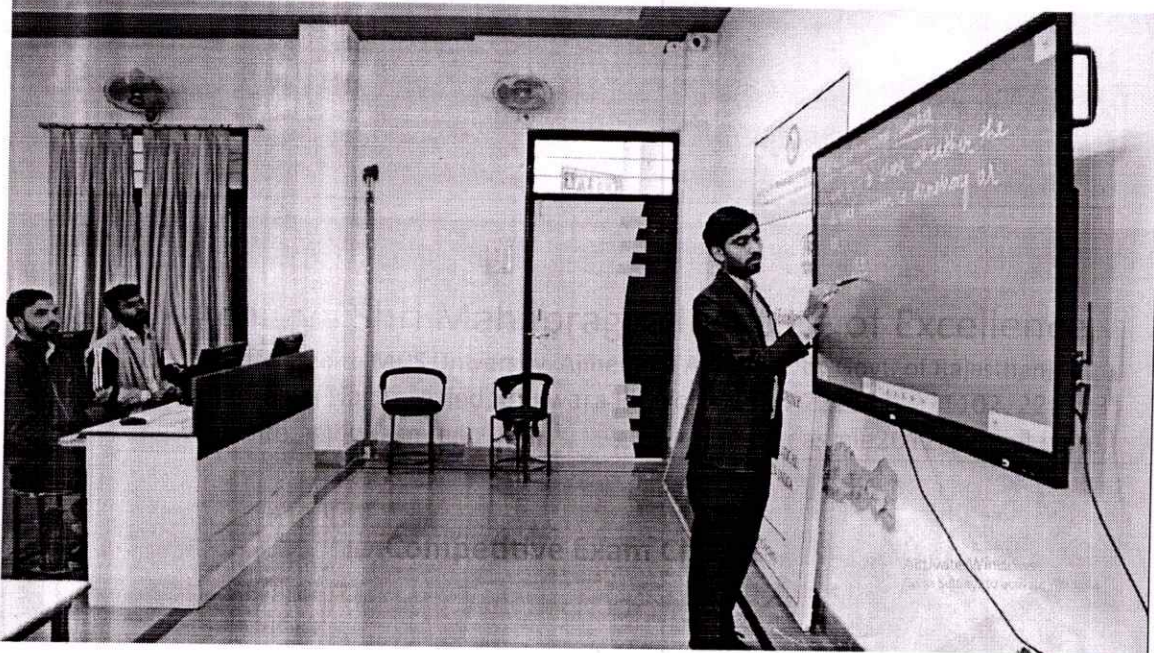

Competitive Exam Classes

Competitive Exam Classes

AS
IQAC COORDINATOR
A.S.M.I.E..ASIND

AS
PRINCIPAL
A.S.M.I.E..ASIND

Acharya Shri Mahapragya Institute of Excellence
(Affiliated to MDS University, Ajmer and Approved by Govt. of Rajasthan)
Mahapragya Nagar, Asind, Bhilwara Ph.No.- 01480-221101, 221102, 221103
Web site: www.asmie.in Email. : asmie2012@gmail.com